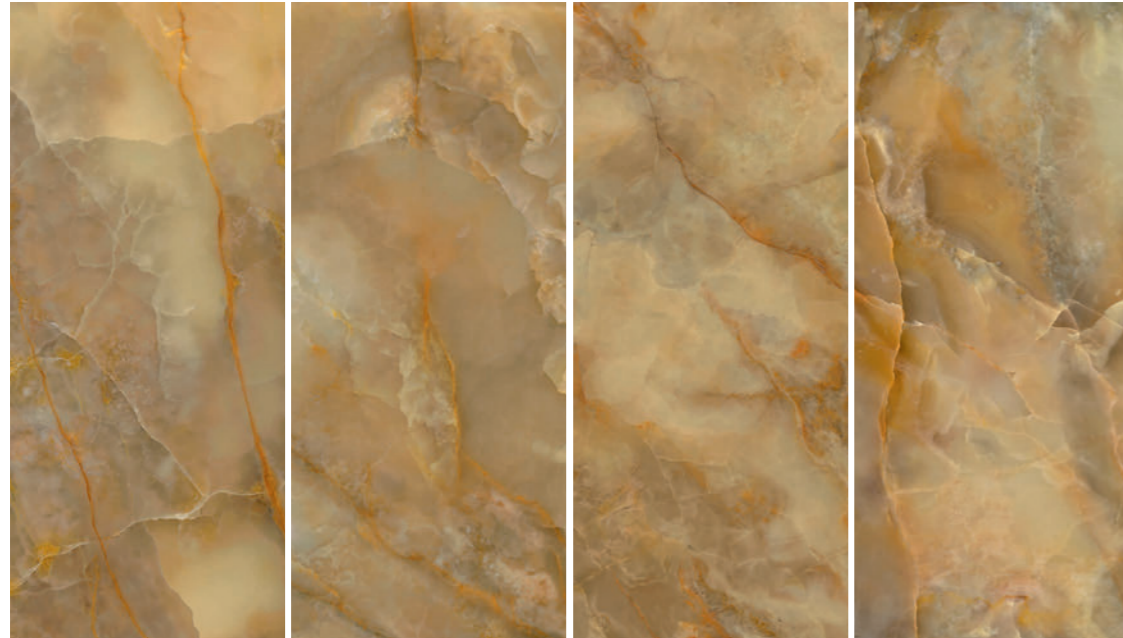

## OCEAN

# MYSTERIUM

DRY-PRESSED HI-TECH PORCELAIN STONEWARE SLABS

AMBER

BLACK

PEARL

WHITE