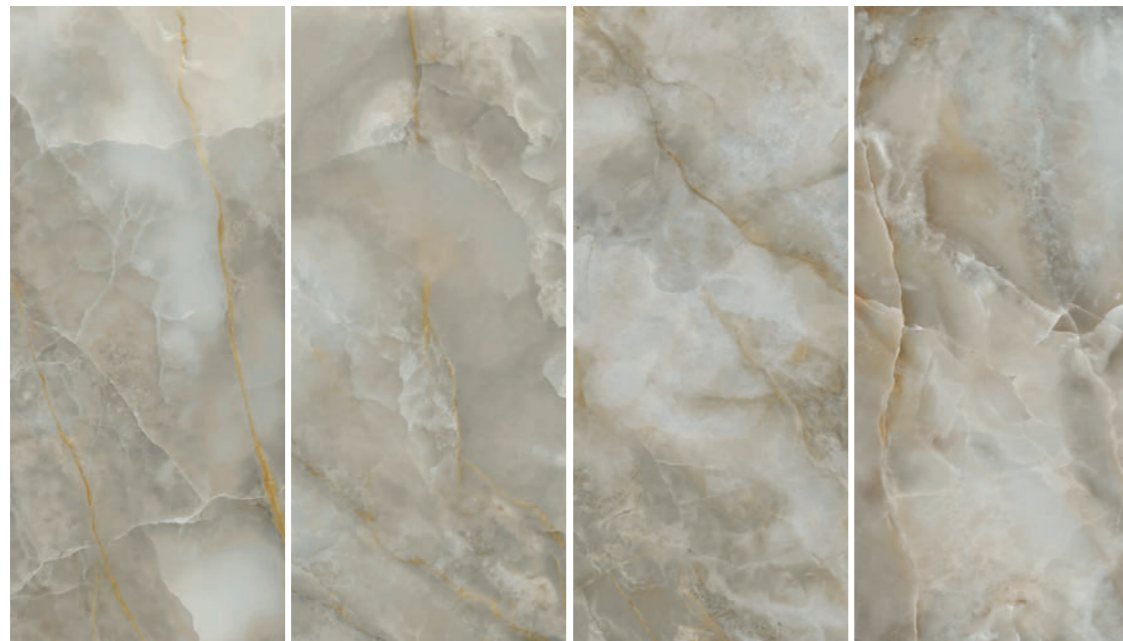

## OCEAN

# MYSTERIUM

DRY-PRESSED HI-TECH PORCELAIN STONEWARE SLABS

AMBER

BLACK

PEARL

WHITE